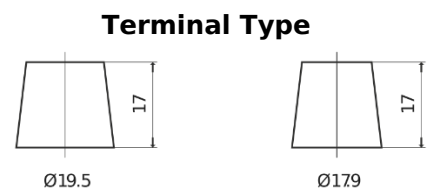

Product overview

Batteries for Trucks, Buses, Construction, Agriculture

StartPRO TG1101

Part number	TG1101
Technology	Flooded
EAN/GTIN	3661024055383
Voltage	12 V
Capacity	110 Ah
CCA	750 A
Length	349 mm
Width	175 mm
Height	235 mm
Box size	D02
Polarity	ETN 1
Terminal Type	EN taper post
Hold Down	B0
Weights (subject of variation)	25.40 kg