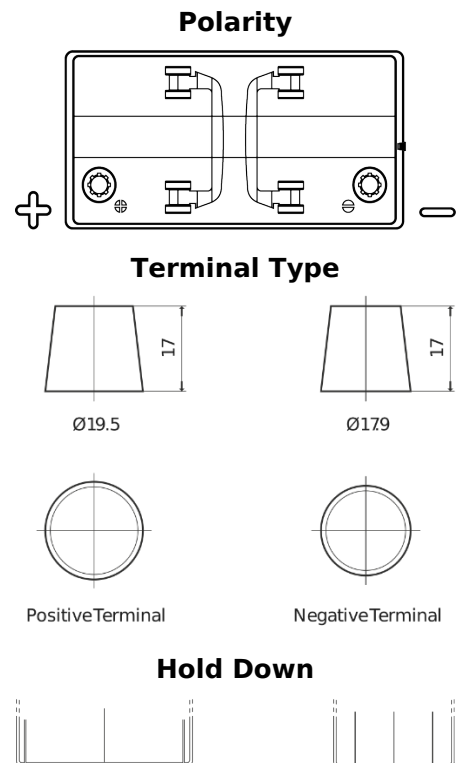

**Product overview**

Batteries for Marine and Leisure

**Start EN850**

Part number	EN850
Technology	Flooded
EAN/GTIN	3661024036078
Voltage	12 V
Capacity	110 Ah
CCA	750 A
MCA	850
Length	349 mm
Width	175 mm
Height	235 mm
Box size	D02
Polarity	ETN 1
Terminal Type	EN taper post
Hold Down	B0
Weights (subject of variation)	25.40 kg