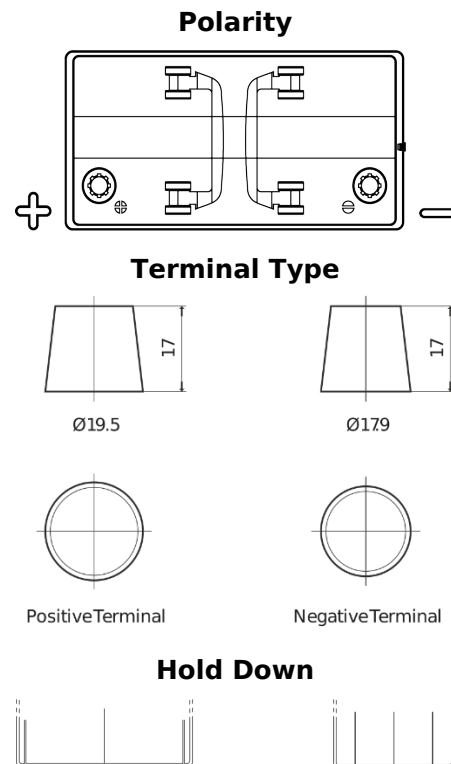

**Product overview**

Batteries for Marine and Leisure

**Start EN850**

Part number	EN850
Technology	Flooded
EAN/GTIN	3661024036078
Voltage	12 V
Capacity	110 Ah
CCA	750 A
MCA	850
Length	349 mm
Width	175 mm
Height	235 mm
Box size	D02
Polarity	ETN 1
Terminal Type	EN taper post
Hold Down	B0
Weights (subject of variation)	25.40 kg