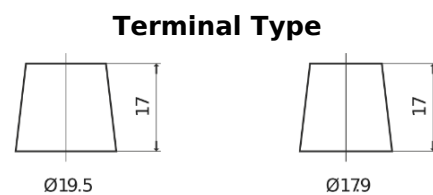

**Product overview**

Batteries for Trucks, Buses, Construction, Agriculture

**StartPRO DG2253**

Part number	DG2253
Technology	Flooded
EAN/GTIN	3661024026963
Voltage	12 V
Capacity	225.0 Ah
CCA	1200 A
Length	518 mm
Width	274 mm
Height	240 mm
Box size	D06
Polarity	ETN 3
Terminal Type	EN taper post
Hold Down	B0
Weights (subject of variation)	54.90 kg