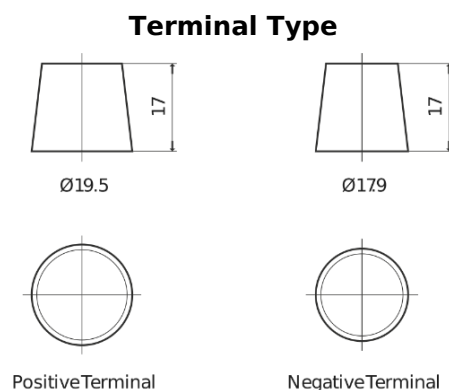

Product overview

Batteries for Trucks, Buses, Construction, Agriculture

StartPRO DG2253

Part number	DG2253
Technology	Flooded
EAN/GTIN	3661024026963
Voltage	12 V
Capacity	225.0 Ah
CCA	1200 A
Length	518 mm
Width	274 mm
Height	240 mm
Box size	D06
Polarity	ETN 3
Terminal Type	EN taper post
Hold Down	B0
Weights (subject of variation)	54.90 kg