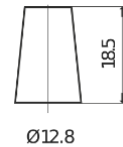

Product overview

Batteries for Cars

Technica TB356A

Part number	TB356A
Technology	Flooded
EAN/GTIN	3661024054881
Voltage	12 V
Capacity	35 Ah
CCA	240 A
Length	187 mm
Width	127 mm
Height	220 mm
Box size	B19
Polarity	ETN 0
Terminal Type	JIS taper post
Hold Down	Korean B1 Long
Weights (subject of variation)	8.90 kg

Polarity

Terminal Type

Positive Terminal

Negative Terminal

Hold Down

3 notches

Design, features and specifications are subject to change without notice. We disclaim any representation or warranty, express or implied, concerning the data or recommendations, and in no event shall be liable for any loss or damage claimed to have arisen as a result. Some products may not be available in your local market.