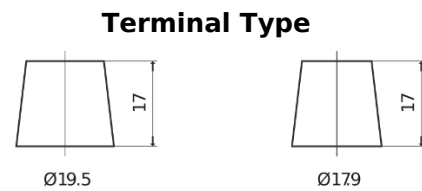

Product overview

Batteries for Trucks, Buses, Construction, Agriculture

StartPRO DG1403

Part number	DG1403
Technology	Flooded
EAN/GTIN	3661024025423
Voltage	12 V
Capacity	140.0 Ah
CCA	800 A
Length	513 mm
Width	189 mm
Height	223 mm
Box size	D04
Polarity	ETN 3
Terminal Type	EN taper post
Hold Down	B0
Weights (subject of variation)	34.10 kg