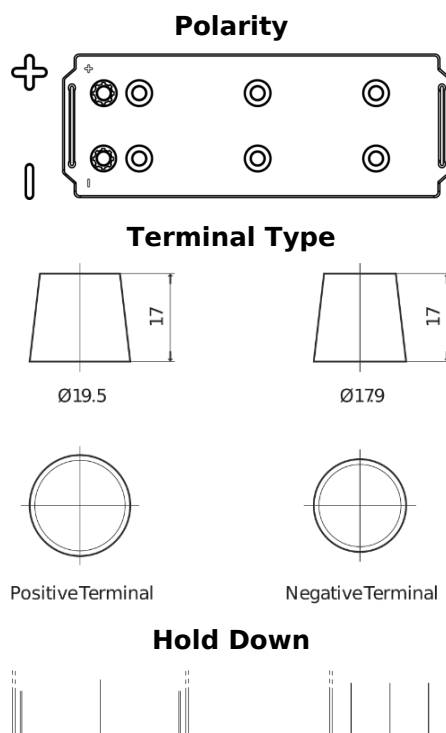

Product overview

Batteries for Trucks, Buses, Construction, Agriculture

StartPRO DG1403

Part number	DG1403
Technology	Flooded
EAN/GTIN	3661024025423
Voltage	12 V
Capacity	140.0 Ah
CCA	800 A
Length	513 mm
Width	189 mm
Height	223 mm
Box size	D04
Polarity	ETN 3
Terminal Type	EN taper post
Hold Down	B0
Weights (subject of variation)	34.10 kg