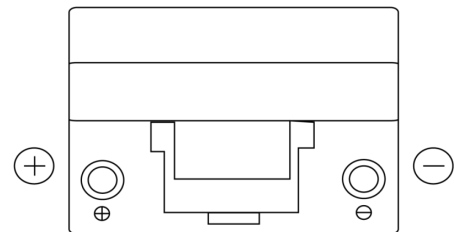

**Product overview**

Batteries for Cars

**Power DB955**

Part number	DB955
Technology	Flooded
EAN/GTIN	3661024024464
Voltage	12 V
Capacity	95.0 Ah
CCA	760 A
Length	306 mm
Width	173 mm
Height	222 mm
Box size	D31
Polarity	ETN 1
Terminal Type	EN taper post
Hold Down	Korean B1
Weights (subject of variation)	20.60 kg

**Polarity**

**Terminal Type**

Positive Terminal

Negative Terminal

**Hold Down**

Design, features and specifications are subject to change without notice. We disclaim any representation or warranty, express or implied, concerning the data or recommendations, and in no event shall be liable for any loss or damage claimed to have arisen as a result. Some products may not be available in your local market.