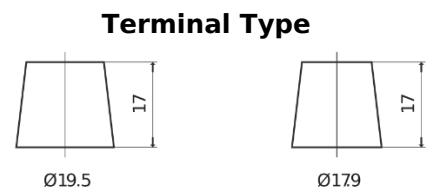

Product overview

Batteries for Cars

Power DB955

Part number	DB955
Technology	Flooded
EAN/GTIN	3661024024464
Voltage	12 V
Capacity	95.0 Ah
CCA	760 A
Length	306 mm
Width	173 mm
Height	222 mm
Box size	D31
Polarity	ETN 1
Terminal Type	EN taper post
Hold Down	Korean B1
Weights (subject of variation)	20.60 kg