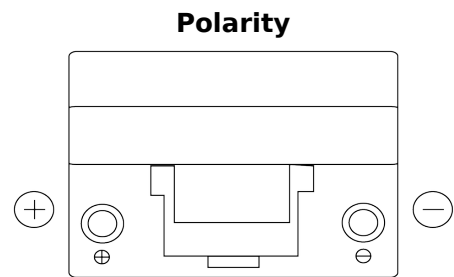

Product overview

Batteries for Cars

Power DB955

Part number	DB955
Technology	Flooded
EAN/GTIN	3661024024464
Voltage	12 V
Capacity	95.0 Ah
CCA	760 A
Length	306 mm
Width	173 mm
Height	222 mm
Box size	D31
Polarity	ETN 1
Terminal Type	EN taper post
Hold Down	Korean B1
Weights (subject of variation)	20.60 kg