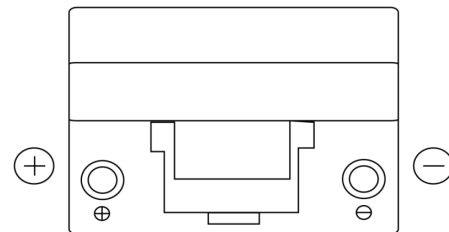

Product overview

Batteries for Cars

Power DB955

Part number	DB955
Technology	Flooded
EAN/GTIN	3661024024464
Voltage	12 V
Capacity	95.0 Ah
CCA	760 A
Length	306 mm
Width	173 mm
Height	222 mm
Box size	D31
Polarity	ETN 1
Terminal Type	EN taper post
Hold Down	Korean B1
Weights (subject of variation)	20.60 kg

Polarity

Terminal Type

Hold Down

Design, features and specifications are subject to change without notice. We disclaim any representation or warranty, express or implied, concerning the data or recommendations, and in no event shall be liable for any loss or damage claimed to have arisen as a result. Some products may not be available in your local market.