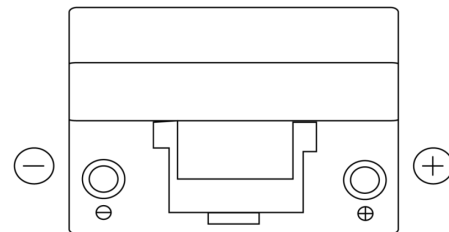

**Product overview**

Batteries for Cars

**Power DB954**

|                                |               |
|--------------------------------|---------------|
| Part number                    | DB954         |
| Technology                     | Flooded       |
| EAN/GTIN                       | 3661024024457 |
| Voltage                        | 12 V          |
| Capacity                       | 95.0 Ah       |
| CCA                            | 760 A         |
| Length                         | 306 mm        |
| Width                          | 173 mm        |
| Height                         | 222 mm        |
| Box size                       | D31           |
| Polarity                       | ETN 0         |
| Terminal Type                  | EN taper post |
| Hold Down                      | Korean B1     |
| Weights (subject of variation) | 20.60 kg      |

**Polarity**

**Terminal Type**

Positive Terminal

Negative Terminal

**Hold Down**

Design, features and specifications are subject to change without notice. We disclaim any representation or warranty, express or implied, concerning the data or recommendations, and in no event shall be liable for any loss or damage claimed to have arisen as a result. Some products may not be available in your local market.