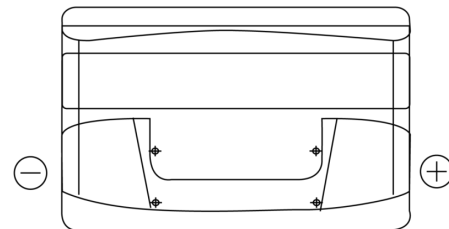

Product overview

Batteries for Cars

Power DB950

Part number	DB950
Technology	Flooded
EAN/GTIN	3661024024587
Voltage	12 V
Capacity	95.0 Ah
CCA	800 A
Length	353 mm
Width	175 mm
Height	190 mm
Box size	L05
Polarity	ETN 0
Terminal Type	EN taper post
Hold Down	B13
Weights (subject of variation)	21.60 kg

Polarity

Terminal Type

Positive Terminal

Negative Terminal

Hold Down

Design, features and specifications are subject to change without notice. We disclaim any representation or warranty, express or implied, concerning the data or recommendations, and in no event shall be liable for any loss or damage claimed to have arisen as a result. Some products may not be available in your local market.