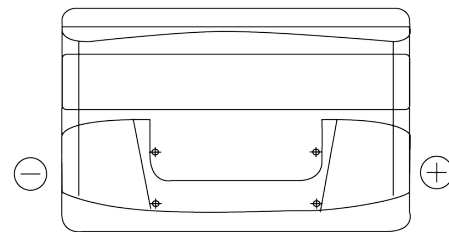

Product overview

Batteries for Cars

Power DB852

Part number	DB852
Technology	Flooded
EAN/GTIN	3661024024662
Voltage	12 V
Capacity	85.0 Ah
CCA	760 A
Length	353 mm
Width	175 mm
Height	175 mm
Box size	LB5
Polarity	ETN 0
Terminal Type	EN taper post
Hold Down	B13
Weights (subject of variation)	19.40 kg

Polarity

Terminal Type

Positive Terminal

Negative Terminal

Hold Down

Design, features and specifications are subject to change without notice. We disclaim any representation or warranty, express or implied, concerning the data or recommendations, and in no event shall be liable for any loss or damage claimed to have arisen as a result. Some products may not be available in your local market.