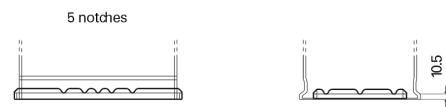

Product overview

Batteries for Cars

Power DB852

Part number	DB852
Technology	Flooded
EAN/GTIN	3661024024662
Voltage	12 V
Capacity	85.0 Ah
CCA	760 A
Length	353 mm
Width	175 mm
Height	175 mm
Box size	LB5
Polarity	ETN 0
Terminal Type	EN taper post
Hold Down	B13
Weights (subject of variation)	19.40 kg

Polarity

Terminal Type

Positive Terminal

Negative Terminal

Hold Down

Design, features and specifications are subject to change without notice. We disclaim any representation or warranty, express or implied, concerning the data or recommendations, and in no event shall be liable for any loss or damage claimed to have arisen as a result. Some products may not be available in your local market.