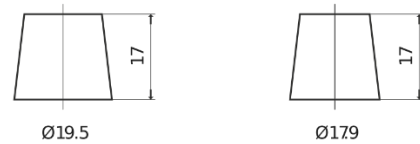

Product overview

Batteries for Cars

Power DB852

Part number	DB852
Technology	Flooded
EAN/GTIN	3661024024662
Voltage	12 V
Capacity	85.0 Ah
CCA	760 A
Length	353 mm
Width	175 mm
Height	175 mm
Box size	LB5
Polarity	ETN 0
Terminal Type	EN taper post
Hold Down	B13
Weights (subject of variation)	19.40 kg

Polarity

Terminal Type

Positive Terminal

Negative Terminal

Hold Down

Design, features and specifications are subject to change without notice. We disclaim any representation or warranty, express or implied, concerning the data or recommendations, and in no event shall be liable for any loss or damage claimed to have arisen as a result. Some products may not be available in your local market.