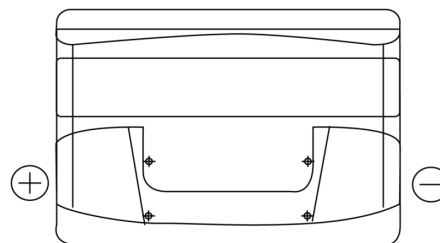

**Product overview**

Batteries for Cars

**Power DB741**

Part number	DB741
Technology	Flooded
EAN/GTIN	3661024024563
Voltage	12 V
Capacity	74.0 Ah
CCA	680 A
Length	278 mm
Width	175 mm
Height	190 mm
Box size	L03
Polarity	ETN 1
Terminal Type	EN taper post
Hold Down	B13
Weights (subject of variation)	16.60 kg

**Polarity**

**Terminal Type**

Positive Terminal

Negative Terminal

**Hold Down**

Design, features and specifications are subject to change without notice. We disclaim any representation or warranty, express or implied, concerning the data or recommendations, and in no event shall be liable for any loss or damage claimed to have arisen as a result. Some products may not be available in your local market.