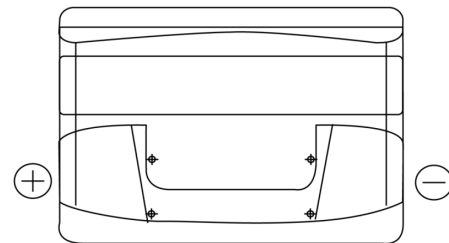

**Product overview**

Batteries for Cars

**Power DB741**

Part number	DB741
Technology	Flooded
EAN/GTIN	3661024024563
Voltage	12 V
Capacity	74.0 Ah
CCA	680 A
Length	278 mm
Width	175 mm
Height	190 mm
Box size	L03
Polarity	ETN 1
Terminal Type	EN taper post
Hold Down	B13
Weights (subject of variation)	16.60 kg

**Polarity**

**Terminal Type**

Positive Terminal

Negative Terminal

**Hold Down**

Design, features and specifications are subject to change without notice. We disclaim any representation or warranty, express or implied, concerning the data or recommendations, and in no event shall be liable for any loss or damage claimed to have arisen as a result. Some products may not be available in your local market.