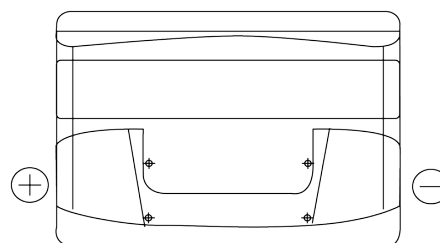

Product overview

Batteries for Cars

Power DB741

Part number	DB741
Technology	Flooded
EAN/GTIN	3661024024563
Voltage	12 V
Capacity	74.0 Ah
CCA	680 A
Length	278 mm
Width	175 mm
Height	190 mm
Box size	L03
Polarity	ETN 1
Terminal Type	EN taper post
Hold Down	B13
Weights (subject of variation)	16.60 kg

Polarity

Terminal Type

Positive Terminal

Negative Terminal

Hold Down

Design, features and specifications are subject to change without notice. We disclaim any representation or warranty, express or implied, concerning the data or recommendations, and in no event shall be liable for any loss or damage claimed to have arisen as a result. Some products may not be available in your local market.