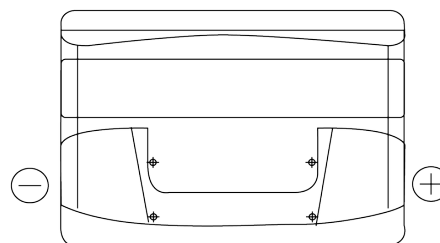

Product overview

Batteries for Cars

Power DB740

| | |
|--------------------------------|---------------|
| Part number | DB740 |
| Technology | Flooded |
| EAN/GTIN | 3661024024556 |
| Voltage | 12 V |
| Capacity | 74.0 Ah |
| CCA | 680 A |
| Length | 278 mm |
| Width | 175 mm |
| Height | 190 mm |
| Box size | L03 |
| Polarity | ETN 0 |
| Terminal Type | EN taper post |
| Hold Down | B13 |
| Weights (subject of variation) | 16.60 kg |

Polarity

Terminal Type

Positive Terminal

Negative Terminal

Hold Down

Design, features and specifications are subject to change without notice. We disclaim any representation or warranty, express or implied, concerning the data or recommendations, and in no event shall be liable for any loss or damage claimed to have arisen as a result. Some products may not be available in your local market.