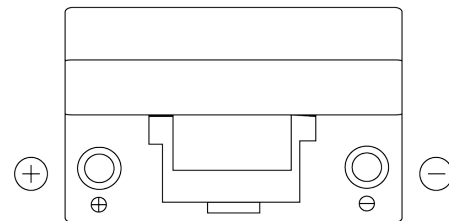

Product overview

Batteries for Cars

Power DB705

Part number	DB705
Technology	Flooded
EAN/GTIN	3661024024440
Voltage	12 V
Capacity	70.0 Ah
CCA	540 A
Length	270 mm
Width	173 mm
Height	222 mm
Box size	D26
Polarity	ETN 1
Terminal Type	EN taper post
Hold Down	Korean B1+B6
Weights (subject of variation)	16.10 kg

Polarity

Terminal Type

Hold Down

Design, features and specifications are subject to change without notice. We disclaim any representation or warranty, express or implied, concerning the data or recommendations, and in no event shall be liable for any loss or damage claimed to have arisen as a result. Some products may not be available in your local market.