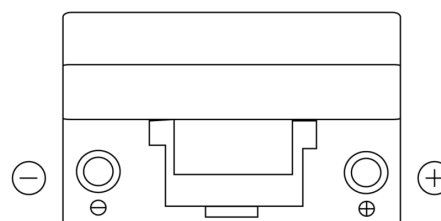

Product overview

Batteries for Cars

Power DB704

Part number	DB704
Technology	Flooded
EAN/GTIN	3661024024433
Voltage	12 V
Capacity	70.0 Ah
CCA	540 A
Length	270 mm
Width	173 mm
Height	222 mm
Box size	D26
Polarity	ETN 0
Terminal Type	EN taper post
Hold Down	Korean B1+B6
Weights (subject of variation)	16.10 kg

Polarity

Terminal Type

Positive Terminal

Negative Terminal

Hold Down

Design, features and specifications are subject to change without notice. We disclaim any representation or warranty, express or implied, concerning the data or recommendations, and in no event shall be liable for any loss or damage claimed to have arisen as a result. Some products may not be available in your local market.