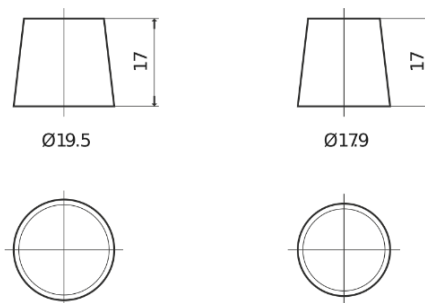

Product overview

Batteries for Cars

Power DB704

Part number	DB704
Technology	Flooded
EAN/GTIN	3661024024433
Voltage	12 V
Capacity	70.0 Ah
CCA	540 A
Length	270 mm
Width	173 mm
Height	222 mm
Box size	D26
Polarity	ETN 0
Terminal Type	EN taper post
Hold Down	Korean B1+B6
Weights (subject of variation)	16.10 kg

Polarity

Terminal Type

Positive Terminal

Negative Terminal

Hold Down

Design, features and specifications are subject to change without notice. We disclaim any representation or warranty, express or implied, concerning the data or recommendations, and in no event shall be liable for any loss or damage claimed to have arisen as a result. Some products may not be available in your local market.