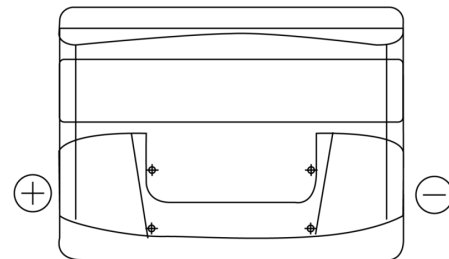

**Product overview**

Batteries for Cars

**Power DB621**

Part number	DB621
Technology	Flooded
EAN/GTIN	3661024024549
Voltage	12 V
Capacity	62.0 Ah
CCA	540 A
Length	242 mm
Width	175 mm
Height	190 mm
Box size	L02
Polarity	ETN 1
Terminal Type	EN taper post
Hold Down	B13
Weights (subject of variation)	14.20 kg

**Polarity**

**Terminal Type**

**Hold Down**

Design, features and specifications are subject to change without notice. We disclaim any representation or warranty, express or implied, concerning the data or recommendations, and in no event shall be liable for any loss or damage claimed to have arisen as a result. Some products may not be available in your local market.