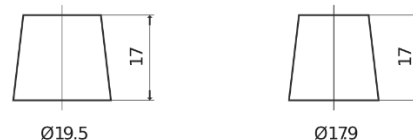

**Product overview**

Batteries for Cars

**Power DB621**

Part number	DB621
Technology	Flooded
EAN/GTIN	3661024024549
Voltage	12 V
Capacity	62.0 Ah
CCA	540 A
Length	242 mm
Width	175 mm
Height	190 mm
Box size	L02
Polarity	ETN 1
Terminal Type	EN taper post
Hold Down	B13
Weights (subject of variation)	14.20 kg

**Polarity**

**Terminal Type**

Positive Terminal

Negative Terminal

**Hold Down**

Design, features and specifications are subject to change without notice. We disclaim any representation or warranty, express or implied, concerning the data or recommendations, and in no event shall be liable for any loss or damage claimed to have arisen as a result. Some products may not be available in your local market.