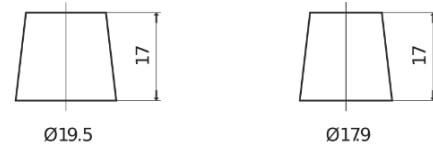

**Product overview**

Batteries for Cars

**Power DB621**

Part number	DB621
Technology	Flooded
EAN/GTIN	3661024024549
Voltage	12 V
Capacity	62.0 Ah
CCA	540 A
Length	242 mm
Width	175 mm
Height	190 mm
Box size	L02
Polarity	ETN 1
Terminal Type	EN taper post
Hold Down	B13
Weights (subject of variation)	14.20 kg

**Polarity**

**Terminal Type**

Positive Terminal

Negative Terminal

**Hold Down**

Design, features and specifications are subject to change without notice. We disclaim any representation or warranty, express or implied, concerning the data or recommendations, and in no event shall be liable for any loss or damage claimed to have arisen as a result. Some products may not be available in your local market.