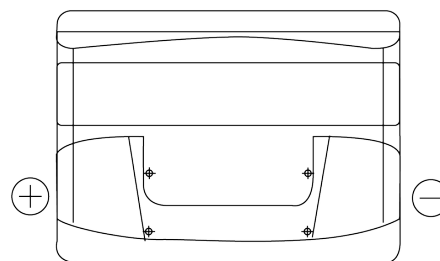

**Product overview**

Batteries for Cars

**Power DB621**

Part number	DB621
Technology	Flooded
EAN/GTIN	3661024024549
Voltage	12 V
Capacity	62.0 Ah
CCA	540 A
Length	242 mm
Width	175 mm
Height	190 mm
Box size	L02
Polarity	ETN 1
Terminal Type	EN taper post
Hold Down	B13
Weights (subject of variation)	14.20 kg

**Polarity**

**Terminal Type**

Positive Terminal

Negative Terminal

**Hold Down**

Design, features and specifications are subject to change without notice. We disclaim any representation or warranty, express or implied, concerning the data or recommendations, and in no event shall be liable for any loss or damage claimed to have arisen as a result. Some products may not be available in your local market.