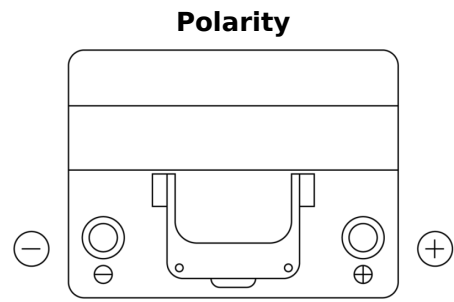

**Product overview**

Batteries for Cars

**Power DB604**

Part number	DB604
Technology	Flooded
EAN/GTIN	3661024024419
Voltage	12 V
Capacity	60.0 Ah
CCA	480 A
Length	230 mm
Width	173 mm
Height	222 mm
Box size	D23
Polarity	ETN 0
Terminal Type	EN taper post
Hold Down	Korean B1
Weights (subject of variation)	14.60 kg