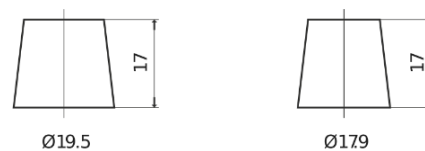

Terminal Type

Positive Terminal

Negative Terminal