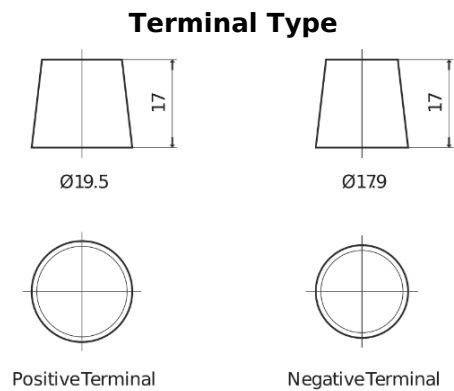

**Product overview**

Batteries for Cars

**Power DB604**

Part number	DB604
Technology	Flooded
EAN/GTIN	3661024024419
Voltage	12 V
Capacity	60.0 Ah
CCA	480 A
Length	230 mm
Width	173 mm
Height	222 mm
Box size	D23
Polarity	ETN 0
Terminal Type	EN taper post
Hold Down	Korean B1
Weights (subject of variation)	14.60 kg