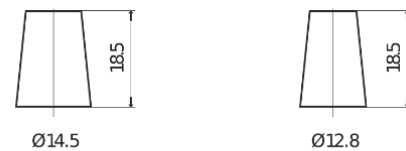

Terminal Type