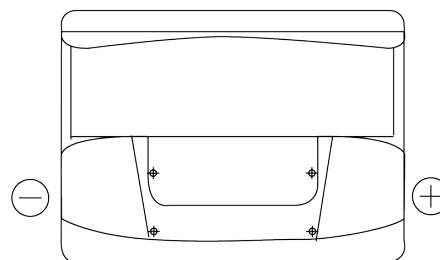

**Product overview**

Batteries for Cars

**Power DB602**

Part number	DB602
Technology	Flooded
EAN/GTIN	3661024024631
Voltage	12 V
Capacity	60.0 Ah
CCA	540 A
Length	242 mm
Width	175 mm
Height	175 mm
Box size	LB2
Polarity	ETN 0
Terminal Type	EN taper post
Hold Down	B13
Weights (subject of variation)	12.90 kg

**Polarity**

**Terminal Type**

Positive Terminal

Negative Terminal

**Hold Down**

Design, features and specifications are subject to change without notice. We disclaim any representation or warranty, express or implied, concerning the data or recommendations, and in no event shall be liable for any loss or damage claimed to have arisen as a result. Some products may not be available in your local market.