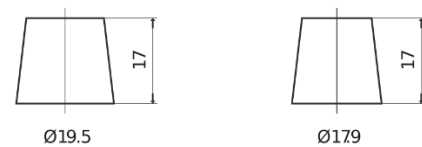

**Product overview**

Batteries for Cars

**Power DB440**

Part number	DB440
Technology	Flooded
EAN/GTIN	3661024024501
Voltage	12 V
Capacity	44.0 Ah
CCA	400 A
Length	175 mm
Width	175 mm
Height	190 mm
Box size	L00
Polarity	ETN 0
Terminal Type	EN taper post
Hold Down	B13
Weights (subject of variation)	10.70 kg

**Polarity**

**Terminal Type**

Positive Terminal

Negative Terminal

**Hold Down**

Design, features and specifications are subject to change without notice. We disclaim any representation or warranty, express or implied, concerning the data or recommendations, and in no event shall be liable for any loss or damage claimed to have arisen as a result. Some products may not be available in your local market.