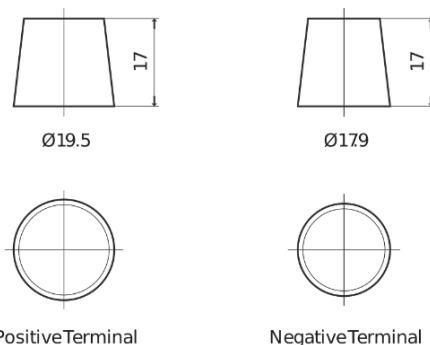

Terminal Type

Hold Down

Design, features and specifications are subject to change without notice. We disclaim any representation or warranty, express or implied, concerning the data or recommendations, and in no event shall be liable for any loss or damage claimed to have arisen as a result. Some products may not be available in your local market.