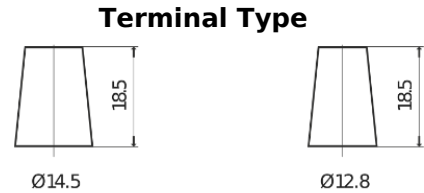

Product overview

Batteries for Cars

Power DB357

Part number	DB357
Technology	Flooded
EAN/GTIN	3661024024341
Voltage	12 V
Capacity	35.0 Ah
CCA	240 A
Length	187 mm
Width	127 mm
Height	220 mm
Box size	B19
Polarity	ETN 1
Terminal Type	JIS taper post
Hold Down	B0
Weights (subject of variation)	8.90 kg