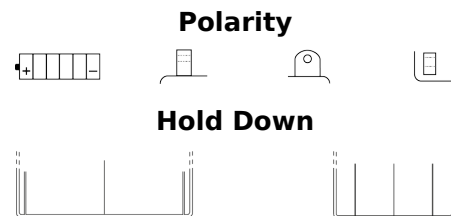

**Product overview**

Batteries for Motorcycles, ATVs, Snowmobiles, Garden

**Conventional 12N24-4A**

Part number	12N24-4A
Technology	Flooded
EAN/GTIN	3661024033558
Voltage	12 V
Capacity	24 Ah
CCA	220 A
Length	185 mm
Width	125 mm
Height	175 mm
Box size	C67
Polarity	ETN 1
Terminal Type	M03
Hold Down	B0
Weights (subject of variation)	8.00 kg