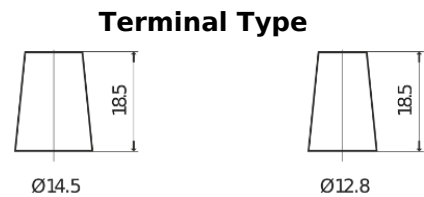

**Product overview**

Batteries for Cars

**Power DB356**

Part number	DB356
Technology	Flooded
EAN/GTIN	3661024024334
Voltage	12 V
Capacity	35.0 Ah
CCA	240 A
Length	187 mm
Width	127 mm
Height	220 mm
Box size	B19
Polarity	ETN 0
Terminal Type	JIS taper post
Hold Down	B0
Weights (subject of variation)	8.90 kg