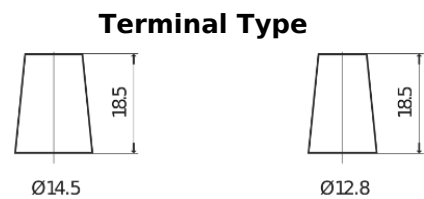

Product overview

Batteries for Cars

Power DB356

Part number	DB356
Technology	Flooded
EAN/GTIN	3661024024334
Voltage	12 V
Capacity	35.0 Ah
CCA	240 A
Length	187 mm
Width	127 mm
Height	220 mm
Box size	B19
Polarity	ETN 0
Terminal Type	JIS taper post
Hold Down	B0
Weights (subject of variation)	8.90 kg