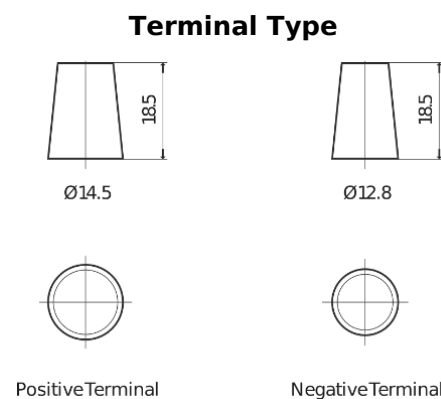

Product overview

Batteries for Cars

Technica TB357

Part number	TB357
Technology	Flooded
EAN/GTIN	3661024054348
Voltage	12 V
Capacity	35 Ah
CCA	240 A
Length	187 mm
Width	127 mm
Height	220 mm
Box size	B19
Polarity	ETN 1
Terminal Type	JIS taper post
Hold Down	B0
Weights (subject of variation)	8.90 kg