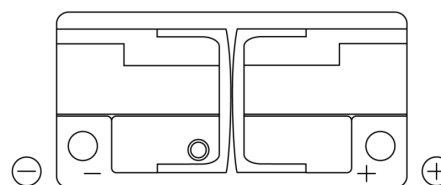

Product overview

Batteries for Cars

Power DB1100

Part number	DB1100
Technology	Flooded
EAN/GTIN	3661024026239
Voltage	12 V
Capacity	110.0 Ah
CCA	850 A
Length	392 mm
Width	175 mm
Height	190 mm
Box size	L06
Polarity	ETN 0
Terminal Type	EN taper post
Hold Down	B13
Weights (subject of variation)	26.30 kg

Polarity

Terminal Type

Positive Terminal

Negative Terminal

Hold Down

Design, features and specifications are subject to change without notice. We disclaim any representation or warranty, express or implied, concerning the data or recommendations, and in no event shall be liable for any loss or damage claimed to have arisen as a result. Some products may not be available in your local market.