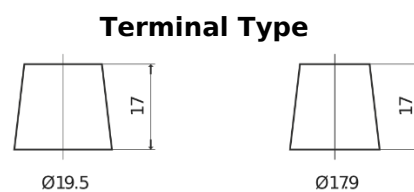

**Product overview**

Batteries for Cars

**Power DB1100**

Part number	DB1100
Technology	Flooded
EAN/GTIN	3661024026239
Voltage	12 V
Capacity	110.0 Ah
CCA	850 A
Length	392 mm
Width	175 mm
Height	190 mm
Box size	L06
Polarity	ETN 0
Terminal Type	EN taper post
Hold Down	B13
Weights (subject of variation)	26.30 kg