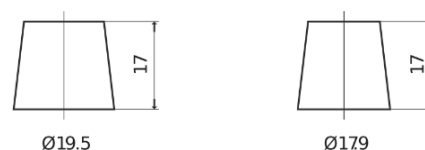

Terminal Type