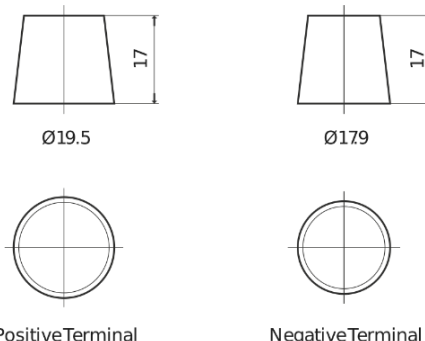

Terminal Type

Hold Down

Design, features and specifications are subject to change without notice. We disclaim any representation or warranty, express or implied, concerning the data or recommendations, and in no event shall be liable for any loss or damage claimed to have arisen as a result. Some products may not be available in your local market.