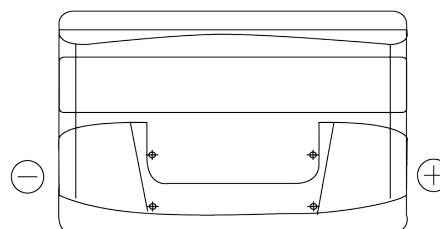

Product overview

Batteries for Cars

Power DB1000

Part number	DB1000
Technology	Flooded
EAN/GTIN	3661024024716
Voltage	12 V
Capacity	100.0 Ah
CCA	720 A
Length	315 mm
Width	175 mm
Height	205 mm
Box size	LH4
Polarity	ETN 0
Terminal Type	EN taper post
Hold Down	B13
Weights (subject of variation)	21.90 kg

Polarity

Terminal Type

Positive Terminal

Negative Terminal

Hold Down

Design, features and specifications are subject to change without notice. We disclaim any representation or warranty, express or implied, concerning the data or recommendations, and in no event shall be liable for any loss or damage claimed to have arisen as a result. Some products may not be available in your local market.