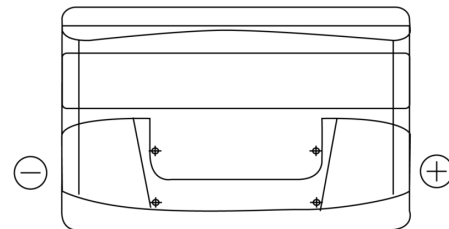

Product overview

Batteries for Cars

Power DB1000

Part number	DB1000
Technology	Flooded
EAN/GTIN	3661024024716
Voltage	12 V
Capacity	100.0 Ah
CCA	720 A
Length	315 mm
Width	175 mm
Height	205 mm
Box size	LH4
Polarity	ETN 0
Terminal Type	EN taper post
Hold Down	B13
Weights (subject of variation)	21.90 kg

Polarity

Terminal Type

Hold Down

Design, features and specifications are subject to change without notice. We disclaim any representation or warranty, express or implied, concerning the data or recommendations, and in no event shall be liable for any loss or damage claimed to have arisen as a result. Some products may not be available in your local market.