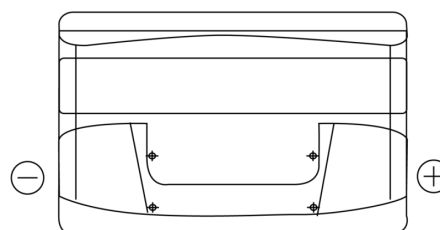

Product overview

Batteries for Cars

Power DB1000

Part number	DB1000
Technology	Flooded
EAN/GTIN	3661024024716
Voltage	12 V
Capacity	100.0 Ah
CCA	720 A
Length	315 mm
Width	175 mm
Height	205 mm
Box size	LH4
Polarity	ETN 0
Terminal Type	EN taper post
Hold Down	B13
Weights (subject of variation)	21.90 kg

Polarity

Terminal Type

Hold Down

Design, features and specifications are subject to change without notice. We disclaim any representation or warranty, express or implied, concerning the data or recommendations, and in no event shall be liable for any loss or damage claimed to have arisen as a result. Some products may not be available in your local market.