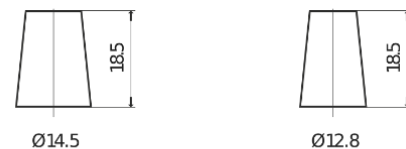

**Product overview**

Batteries for Cars

**Excell EB357**

Part number	EB357
Technology	Flooded
EAN/GTIN	3661024034340
Voltage	12 V
Capacity	35 Ah
CCA	240 A
Length	187 mm
Width	127 mm
Height	220 mm
Box size	B19
Polarity	ETN 1
Terminal Type	JIS taper post
Hold Down	B0
Weights (subject of variation)	8.90 kg

**Polarity**

**Terminal Type**

Positive Terminal

Negative Terminal

**Hold Down**

Design, features and specifications are subject to change without notice. We disclaim any representation or warranty, express or implied, concerning the data or recommendations, and in no event shall be liable for any loss or damage claimed to have arisen as a result. Some products may not be available in your local market.