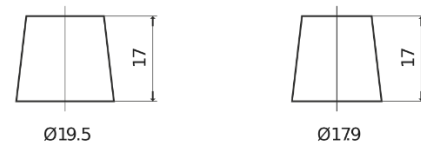

Product overview

Batteries for Cars

AGM CK720

Part number	CK720
Technology	AGM
EAN/GTIN	3661024017022
Voltage	12 V
Capacity	72.0 Ah
CCA	760 A
Length	278 mm
Width	175 mm
Height	190 mm
Box size	L03
Polarity	ETN 0
Terminal Type	EN taper post
Hold Down	B13
Weights (subject of variation)	20.60 kg

Polarity

Terminal Type

Positive Terminal

Negative Terminal

Hold Down

Design, features and specifications are subject to change without notice. We disclaim any representation or warranty, express or implied, concerning the data or recommendations, and in no event shall be liable for any loss or damage claimed to have arisen as a result. Some products may not be available in your local market.