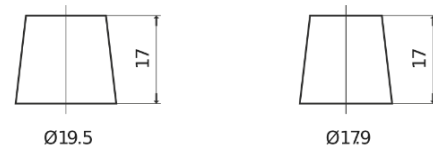

Terminal Type