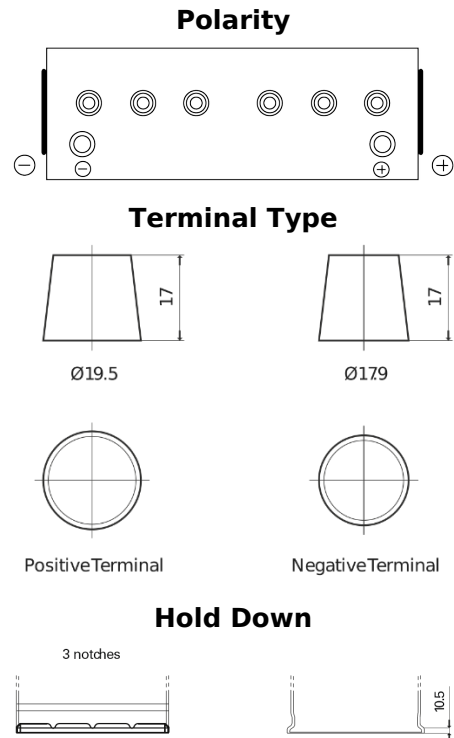

Product overview

Batteries for Trucks, Buses, Construction, Agriculture

StartPRO EG1402

| | |
|--------------------------------|---------------|
| Part number | EG1402 |
| Technology | Flooded |
| EAN/GTIN | 3661024035347 |
| Voltage | 12 V |
| Capacity | 140 Ah |
| CCA | 900 A |
| Length | 508 mm |
| Width | 175 mm |
| Height | 205 mm |
| Box size | ATM |
| Polarity | ETN 0 |
| Terminal Type | EN taper post |
| Hold Down | B1 |
| Weights (subject of variation) | 33.80 kg |