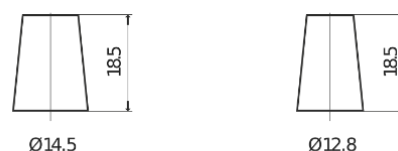

Terminal Type