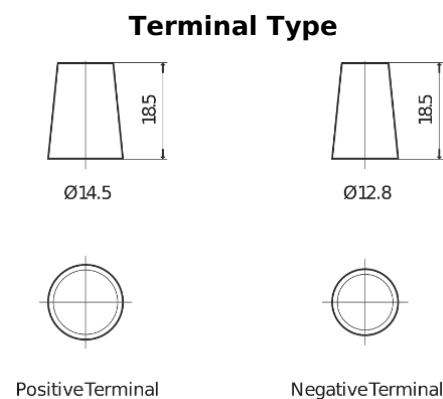

Product overview

Batteries for Cars

Plus CB357

Part number	CB357
Technology	Flooded
EAN/GTIN	3661024014342
Voltage	12 V
Capacity	35 Ah
CCA	240 A
Length	187 mm
Width	127 mm
Height	220 mm
Box size	B19
Polarity	ETN 1
Terminal Type	JIS taper post
Hold Down	B0
Weights (subject of variation)	8.90 kg