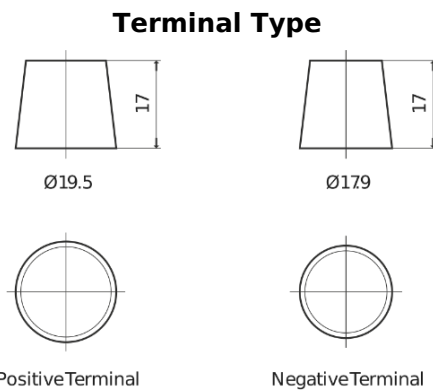

**Product overview**

Batteries for Trucks, Buses, Construction, Agriculture

**StartPRO CG1803**

Part number	CG1803
Technology	Flooded
EAN/GTIN	3661024015448
Voltage	12 V
Capacity	180.0 Ah
CCA	1000 A
Length	513 mm
Width	223 mm
Height	223 mm
Box size	D05
Polarity	ETN 3
Terminal Type	EN taper post
Hold Down	B0
Weights (subject of variation)	42.80 kg