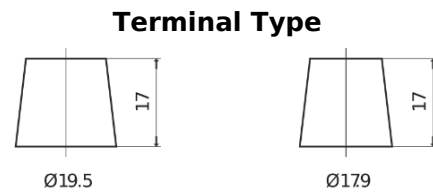

Product overview

Batteries for Trucks, Buses, Construction, Agriculture

StartPRO CG1403

Part number	CG1403
Technology	Flooded
EAN/GTIN	3661024015424
Voltage	12 V
Capacity	140.0 Ah
CCA	800 A
Length	513 mm
Width	189 mm
Height	223 mm
Box size	D04
Polarity	ETN 3
Terminal Type	EN taper post
Hold Down	B0
Weights (subject of variation)	34.10 kg