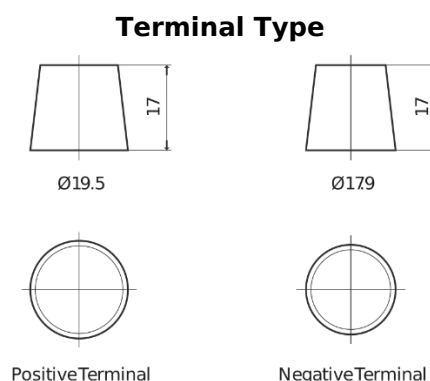

Product overview

Batteries for Trucks, Buses, Construction, Agriculture

StartPRO CG1403

Part number	CG1403
Technology	Flooded
EAN/GTIN	3661024015424
Voltage	12 V
Capacity	140.0 Ah
CCA	800 A
Length	513 mm
Width	189 mm
Height	223 mm
Box size	D04
Polarity	ETN 3
Terminal Type	EN taper post
Hold Down	B0
Weights (subject of variation)	34.10 kg