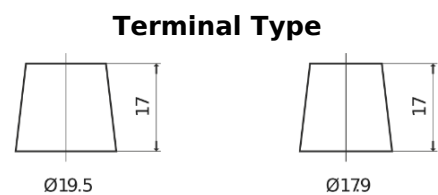

Product overview

Batteries for Trucks, Buses, Construction, Agriculture

PowerPRO CF2353

Part number	CF2353
Technology	Flooded
EAN/GTIN	3661024015325
Voltage	12 V
Capacity	235.0 Ah
CCA	1300 A
Length	518 mm
Width	274 mm
Height	240 mm
Box size	D06
Polarity	ETN 3
Terminal Type	EN taper post
Hold Down	B0
Weights (subject of variation)	56.30 kg