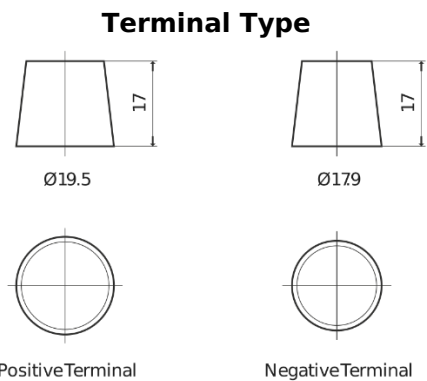

Product overview

Batteries for Trucks, Buses, Construction, Agriculture

PowerPRO CF2353

Part number	CF2353
Technology	Flooded
EAN/GTIN	3661024015325
Voltage	12 V
Capacity	235.0 Ah
CCA	1300 A
Length	518 mm
Width	274 mm
Height	240 mm
Box size	D06
Polarity	ETN 3
Terminal Type	EN taper post
Hold Down	B0
Weights (subject of variation)	56.30 kg