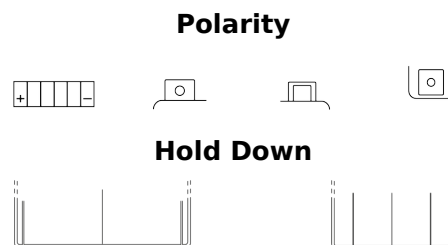

Product overview

Batteries for Motorcycles, ATVs, Snowmobiles, Garden

Li-Ion ELTX12

Part number	ELTX12
Technology	Li-Ion
EAN/GTIN	3661024036832
Voltage	12 V
Capacity	4 Ah
CCA	210 A
Watt hour	42 Wh
Length	150 mm
Width	90 mm
Height	95 mm
Box size	C53
Polarity	ETN 1
Terminal Type	M12
Hold Down	B0
Weights (subject of variation)	0.80 kg