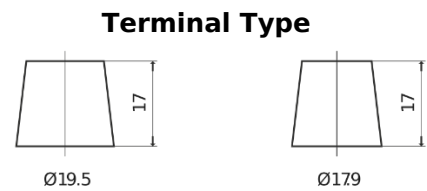

**Product overview**

Batteries for Trucks, Buses, Construction, Agriculture

**PowerPRO CF1453**

Part number	CF1453
Technology	Flooded
EAN/GTIN	3661024015301
Voltage	12 V
Capacity	145.0 Ah
CCA	900 A
Length	513 mm
Width	189 mm
Height	223 mm
Box size	D04
Polarity	ETN 3
Terminal Type	EN taper post
Hold Down	B0
Weights (subject of variation)	35.90 kg