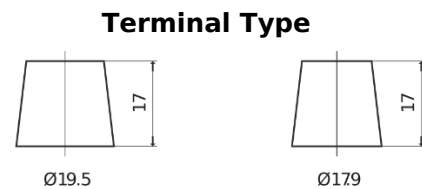

**Product overview**

Batteries for Trucks, Buses, Construction, Agriculture

**StrongPRO EFB+ CE2353**

Part number	CE2353
Technology	EFB
EAN/GTIN	3661024016711
Voltage	12 V
Capacity	235.0 Ah
CCA	1200 A
Length	518 mm
Width	274 mm
Height	240 mm
Box size	D06
Polarity	ETN 3
Terminal Type	EN taper post
Hold Down	B0
Weights (subject of variation)	58.20 kg