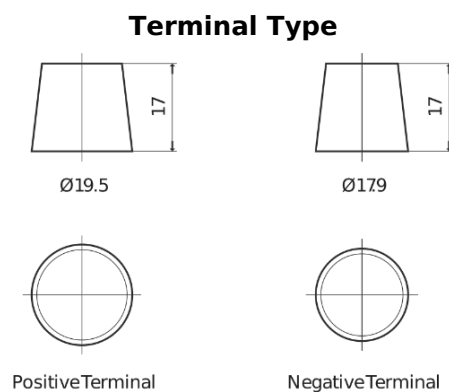

Product overview

Batteries for Trucks, Buses, Construction, Agriculture

StrongPRO EFB+ CE2353

Part number	CE2353
Technology	EFB
EAN/GTIN	3661024016711
Voltage	12 V
Capacity	235.0 Ah
CCA	1200 A
Length	518 mm
Width	274 mm
Height	240 mm
Box size	D06
Polarity	ETN 3
Terminal Type	EN taper post
Hold Down	B0
Weights (subject of variation)	58.20 kg