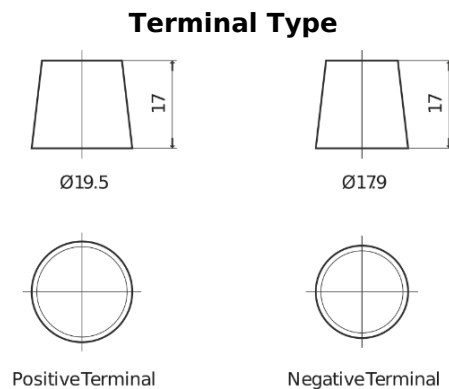

**Product overview**

Batteries for Trucks, Buses, Construction, Agriculture

**Endurance+PRO Gel CD2103T**

Part number	CD2103T
Technology	GEL
EAN/GTIN	3661024016988
Voltage	12 V
Capacity	210.0 Ah
CCA	800 A
Length	518 mm
Width	274 mm
Height	240 mm
Box size	D06
Polarity	ETN 3
Terminal Type	EN taper post
Hold Down	B0
Weights (subject of variation)	66.00 kg