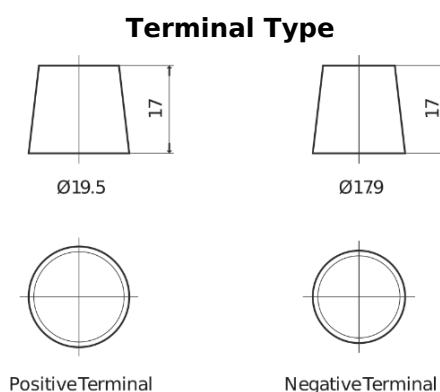

Product overview

Batteries for Trucks, Buses, Construction, Agriculture

Endurance+PRO Gel CD2103T

Part number	CD2103T
Technology	GEL
EAN/GTIN	3661024016988
Voltage	12 V
Capacity	210.0 Ah
CCA	800 A
Length	518 mm
Width	274 mm
Height	240 mm
Box size	D06
Polarity	ETN 3
Terminal Type	EN taper post
Hold Down	B0
Weights (subject of variation)	66.00 kg