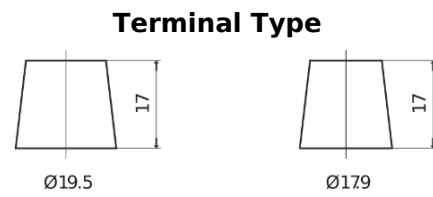

Product overview

Batteries for Trucks, Buses, Construction, Agriculture

Endurance+PRO Gel CD2103

Part number	CD2103
Technology	GEL
EAN/GTIN	3661024016889
Voltage	12 V
Capacity	210.0 Ah
CCA	1030 A
Length	518 mm
Width	274 mm
Height	240 mm
Box size	D06
Polarity	ETN 3
Terminal Type	EN taper post
Hold Down	B0
Weights (subject of variation)	63.50 kg