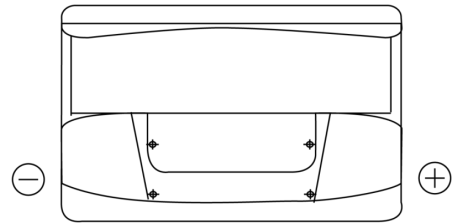

Product overview

Batteries for Cars

Standard CC700

Part number	CC700
Technology	Flooded
EAN/GTIN	3661024014823
Voltage	12 V
Capacity	70.0 Ah
CCA	640 A
Length	278 mm
Width	175 mm
Height	190 mm
Box size	L03
Polarity	ETN 0
Terminal Type	EN taper post
Hold Down	B13
Weights (subject of variation)	16.00 kg

Polarity

Terminal Type

Positive Terminal

Negative Terminal

Hold Down

Design, features and specifications are subject to change without notice. We disclaim any representation or warranty, express or implied, concerning the data or recommendations, and in no event shall be liable for any loss or damage claimed to have arisen as a result. Some products may not be available in your local market.