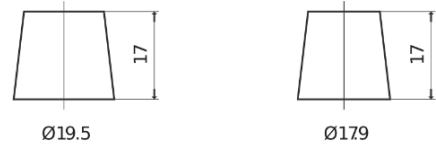

Product overview

Batteries for Cars

Standard CC700

Part number	CC700
Technology	Flooded
EAN/GTIN	3661024014823
Voltage	12 V
Capacity	70.0 Ah
CCA	640 A
Length	278 mm
Width	175 mm
Height	190 mm
Box size	L03
Polarity	ETN 0
Terminal Type	EN taper post
Hold Down	B13
Weights (subject of variation)	16.00 kg

Polarity

Terminal Type

Positive Terminal

Negative Terminal

Hold Down

Design, features and specifications are subject to change without notice. We disclaim any representation or warranty, express or implied, concerning the data or recommendations, and in no event shall be liable for any loss or damage claimed to have arisen as a result. Some products may not be available in your local market.