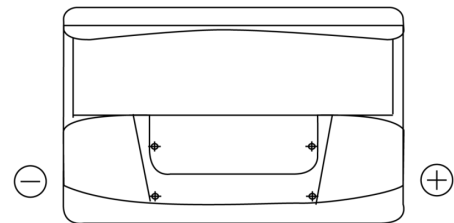

**Product overview**

Batteries for Cars

**Standard CC700**

Part number	CC700
Technology	Flooded
EAN/GTIN	3661024014823
Voltage	12 V
Capacity	70.0 Ah
CCA	640 A
Length	278 mm
Width	175 mm
Height	190 mm
Box size	L03
Polarity	ETN 0
Terminal Type	EN taper post
Hold Down	B13
Weights (subject of variation)	16.00 kg

**Polarity**

**Terminal Type**

Positive Terminal

Negative Terminal

**Hold Down**

Design, features and specifications are subject to change without notice. We disclaim any representation or warranty, express or implied, concerning the data or recommendations, and in no event shall be liable for any loss or damage claimed to have arisen as a result. Some products may not be available in your local market.