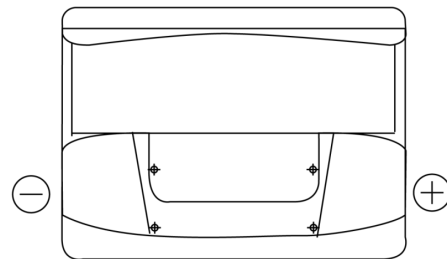

**Product overview**

Batteries for Cars

**Standard CC550**

Part number	CC550
Technology	Flooded
EAN/GTIN	3661024014809
Voltage	12 V
Capacity	55.0 Ah
CCA	460 A
Length	242 mm
Width	175 mm
Height	190 mm
Box size	L02
Polarity	ETN 0
Terminal Type	EN taper post
Hold Down	B13
Weights (subject of variation)	13.50 kg

**Polarity**

**Terminal Type**

Positive Terminal

Negative Terminal

**Hold Down**

Design, features and specifications are subject to change without notice. We disclaim any representation or warranty, express or implied, concerning the data or recommendations, and in no event shall be liable for any loss or damage claimed to have arisen as a result. Some products may not be available in your local market.