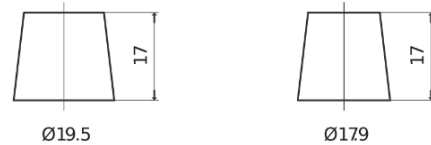

**Product overview**

Batteries for Cars

**Standard CC550**

Part number	CC550
Technology	Flooded
EAN/GTIN	3661024014809
Voltage	12 V
Capacity	55.0 Ah
CCA	460 A
Length	242 mm
Width	175 mm
Height	190 mm
Box size	L02
Polarity	ETN 0
Terminal Type	EN taper post
Hold Down	B13
Weights (subject of variation)	13.50 kg

**Polarity**

**Terminal Type**

Positive Terminal

Negative Terminal

**Hold Down**

Design, features and specifications are subject to change without notice. We disclaim any representation or warranty, express or implied, concerning the data or recommendations, and in no event shall be liable for any loss or damage claimed to have arisen as a result. Some products may not be available in your local market.