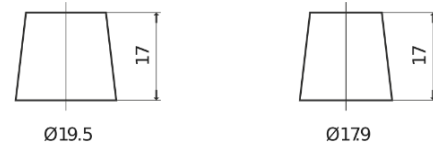

Terminal Type