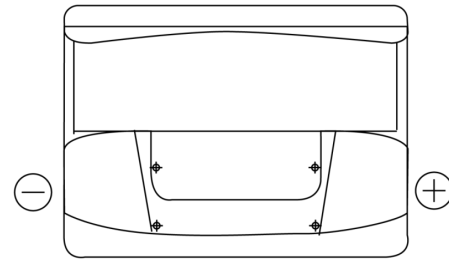

Product overview

Batteries for Cars

Standard CC550

Part number	CC550
Technology	Flooded
EAN/GTIN	3661024014809
Voltage	12 V
Capacity	55.0 Ah
CCA	460 A
Length	242 mm
Width	175 mm
Height	190 mm
Box size	L02
Polarity	ETN 0
Terminal Type	EN taper post
Hold Down	B13
Weights (subject of variation)	13.50 kg

Polarity

Terminal Type

Positive Terminal

Negative Terminal

Hold Down

Design, features and specifications are subject to change without notice. We disclaim any representation or warranty, express or implied, concerning the data or recommendations, and in no event shall be liable for any loss or damage claimed to have arisen as a result. Some products may not be available in your local market.