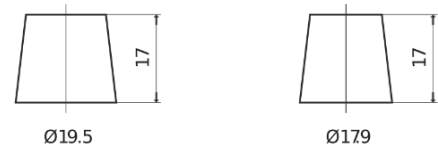

**Product overview**

Batteries for Cars

**Plus CB955**

Part number	CB955
Technology	Flooded
EAN/GTIN	3661024014465
Voltage	12 V
Capacity	95.0 Ah
CCA	760 A
Length	306 mm
Width	173 mm
Height	222 mm
Box size	D31
Polarity	ETN 1
Terminal Type	EN taper post
Hold Down	Korean B1
Weights (subject of variation)	20.60 kg

**Polarity**

**Terminal Type**

Positive Terminal

Negative Terminal

**Hold Down**

Design, features and specifications are subject to change without notice. We disclaim any representation or warranty, express or implied, concerning the data or recommendations, and in no event shall be liable for any loss or damage claimed to have arisen as a result. Some products may not be available in your local market.