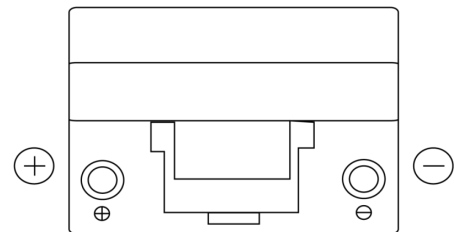

Product overview

Batteries for Cars

Plus CB955

Part number	CB955
Technology	Flooded
EAN/GTIN	3661024014465
Voltage	12 V
Capacity	95.0 Ah
CCA	760 A
Length	306 mm
Width	173 mm
Height	222 mm
Box size	D31
Polarity	ETN 1
Terminal Type	EN taper post
Hold Down	Korean B1
Weights (subject of variation)	20.60 kg

Polarity

Terminal Type

Hold Down

Design, features and specifications are subject to change without notice. We disclaim any representation or warranty, express or implied, concerning the data or recommendations, and in no event shall be liable for any loss or damage claimed to have arisen as a result. Some products may not be available in your local market.