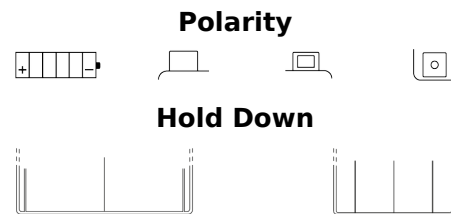

**Product overview**

Batteries for Motorcycles, ATVs, Snowmobiles, Garden

**Conventional EB14-B2**

Part number	EB14-B2
Technology	Flooded
EAN/GTIN	3661024033411
Voltage	12 V
Capacity	14 Ah
CCA	145 A
Length	135 mm
Width	90 mm
Height	165 mm
Box size	C49
Polarity	ETN 1
Terminal Type	M08
Hold Down	B0
Weights (subject of variation)	4.60 kg