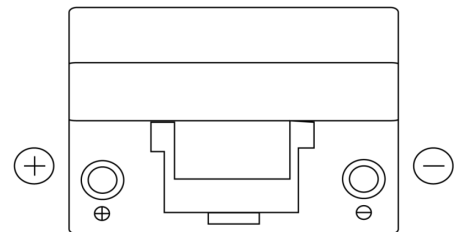

**Product overview**

Batteries for Cars

**Plus CB955**

Part number	CB955
Technology	Flooded
EAN/GTIN	3661024014465
Voltage	12 V
Capacity	95.0 Ah
CCA	760 A
Length	306 mm
Width	173 mm
Height	222 mm
Box size	D31
Polarity	ETN 1
Terminal Type	EN taper post
Hold Down	Korean B1
Weights (subject of variation)	20.60 kg

**Polarity**

**Terminal Type**

Positive Terminal

Negative Terminal

**Hold Down**

Design, features and specifications are subject to change without notice. We disclaim any representation or warranty, express or implied, concerning the data or recommendations, and in no event shall be liable for any loss or damage claimed to have arisen as a result. Some products may not be available in your local market.