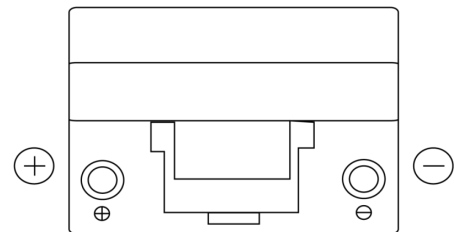

Product overview

Batteries for Cars

Plus CB955

Part number	CB955
Technology	Flooded
EAN/GTIN	3661024014465
Voltage	12 V
Capacity	95.0 Ah
CCA	760 A
Length	306 mm
Width	173 mm
Height	222 mm
Box size	D31
Polarity	ETN 1
Terminal Type	EN taper post
Hold Down	Korean B1
Weights (subject of variation)	20.60 kg

Polarity

Terminal Type

Positive Terminal

Negative Terminal

Hold Down

Design, features and specifications are subject to change without notice. We disclaim any representation or warranty, express or implied, concerning the data or recommendations, and in no event shall be liable for any loss or damage claimed to have arisen as a result. Some products may not be available in your local market.