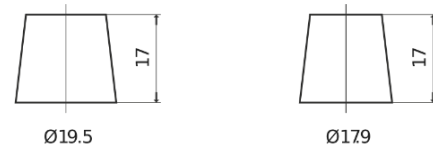

Terminal Type