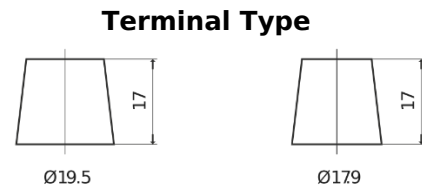

Product overview

Batteries for Trucks, Buses, Construction, Agriculture

EndurancePRO EFB TX2253

Part number	TX2253
Technology	EFB
EAN/GTIN	3661024056632
Voltage	12 V
Capacity	225.0 Ah
CCA	1150 A
Length	518 mm
Width	274 mm
Height	240 mm
Box size	D06
Polarity	ETN 3
Terminal Type	EN taper post
Hold Down	B0
Weights (subject of variation)	60.10 kg