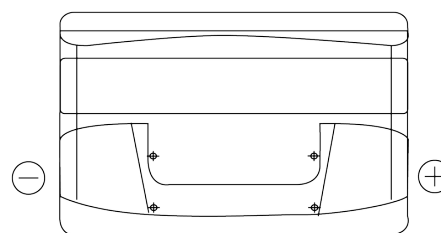

**Product overview**

Batteries for Cars

**Plus CB950**

Part number	CB950
Technology	Flooded
EAN/GTIN	3661024014588
Voltage	12 V
Capacity	95.0 Ah
CCA	800 A
Length	353 mm
Width	175 mm
Height	190 mm
Box size	L05
Polarity	ETN 0
Terminal Type	EN taper post
Hold Down	B13
Weights (subject of variation)	21.60 kg

**Polarity**

**Terminal Type**

Positive Terminal

Negative Terminal

**Hold Down**

Design, features and specifications are subject to change without notice. We disclaim any representation or warranty, express or implied, concerning the data or recommendations, and in no event shall be liable for any loss or damage claimed to have arisen as a result. Some products may not be available in your local market.