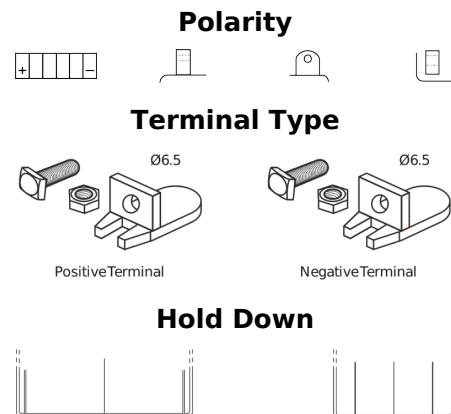

Product overview

Batteries for Motorcycles, ATVs, Snowmobiles, Garden

GEL GEL12-30

Part number	GEL12-30
Technology	GEL
EAN/GTIN	3661024034081
Voltage	12 V
Capacity	30 Ah
CCA	180 A
Length	197 mm
Width	132 mm
Height	186 mm
Box size	U01
Polarity	ETN 1
Terminal Type	EN full Ford lug
Hold Down	B0
Weights (subject of variation)	11.10 kg