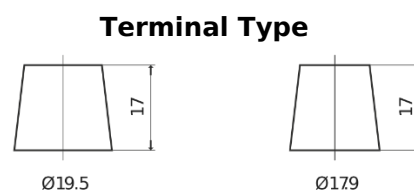

Product overview

Batteries for Marine and Leisure

Vintage EU260-6

Part number	EU260-6
Technology	Flooded
EAN/GTIN	3661024036115
Voltage	6 V
Capacity	260 Ah
CCA	1300 A
Length	345 mm
Width	172 mm
Height	286 mm
Box size	M08
Polarity	ETN 0
Terminal Type	EN taper post
Hold Down	B0
Weights (subject of variation)	39.10 kg