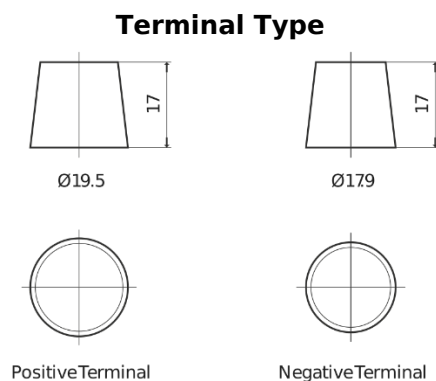

Product overview

Batteries for Marine and Leisure

Vintage EU165-6

Part number	EU165-6
Technology	Flooded
EAN/GTIN	3661024036146
Voltage	6 V
Capacity	165 Ah
CCA	900 A
Length	330 mm
Width	174 mm
Height	234 mm
Box size	M05
Polarity	ETN 0
Terminal Type	EN taper post
Hold Down	B0
Weights (subject of variation)	25.00 kg