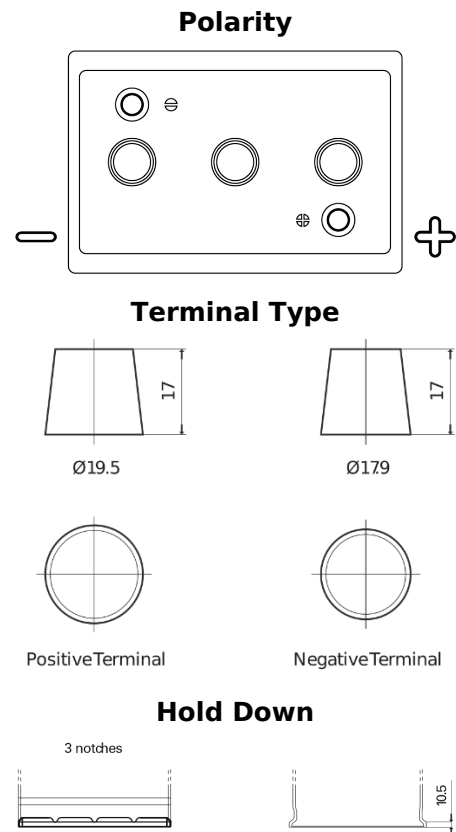

Product overview

Batteries for Marine and Leisure

Vintage EU140-6

Part number	EU140-6
Technology	Flooded
EAN/GTIN	3661024036153
Voltage	6 V
Capacity	140 Ah
CCA	900 A
Length	257 mm
Width	175 mm
Height	236 mm
Box size	M04
Polarity	ETN 0
Terminal Type	EN taper post
Hold Down	B1
Weights (subject of variation)	18.40 kg