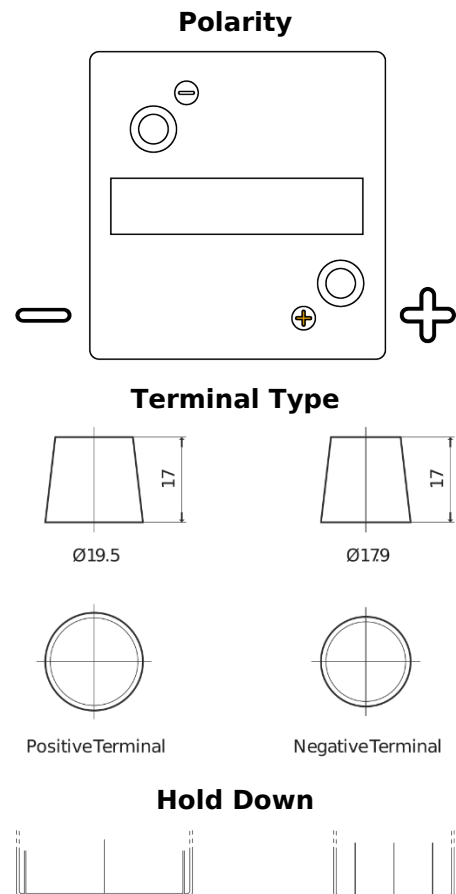

Product overview

Batteries for Marine and Leisure

Vintage EU80-6

Part number	EU80-6
Technology	Flooded
EAN/GTIN	3661024036160
Voltage	6 V
Capacity	80 Ah
CCA	600 A
Length	158 mm
Width	165 mm
Height	220 mm
Box size	M02
Polarity	ETN 0
Terminal Type	EN taper post
Hold Down	B0
Weights (subject of variation)	11.00 kg