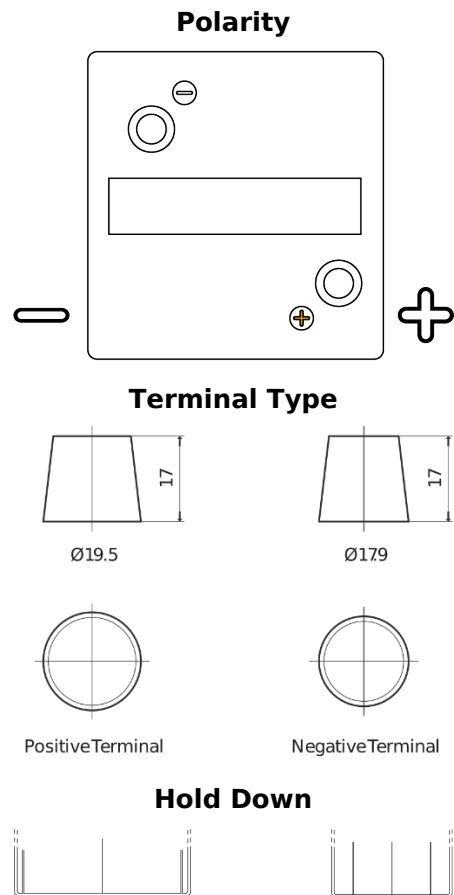

Product overview

Batteries for Marine and Leisure

Vintage EU80-6

Part number	EU80-6
Technology	Flooded
EAN/GTIN	3661024036160
Voltage	6 V
Capacity	80 Ah
CCA	600 A
Length	158 mm
Width	165 mm
Height	220 mm
Box size	M02
Polarity	ETN 0
Terminal Type	EN taper post
Hold Down	B0
Weights (subject of variation)	11.00 kg