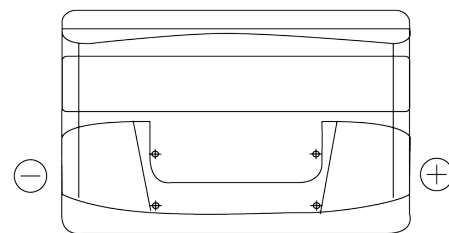

**Product overview**

Batteries for Cars

**Plus CB852**

Part number	CB852
Technology	Flooded
EAN/GTIN	3661024014663
Voltage	12 V
Capacity	85.0 Ah
CCA	760 A
Length	353 mm
Width	175 mm
Height	175 mm
Box size	LB5
Polarity	ETN 0
Terminal Type	EN taper post
Hold Down	B13
Weights (subject of variation)	19.40 kg

**Polarity**

**Terminal Type**

**Hold Down**

Design, features and specifications are subject to change without notice. We disclaim any representation or warranty, express or implied, concerning the data or recommendations, and in no event shall be liable for any loss or damage claimed to have arisen as a result. Some products may not be available in your local market.