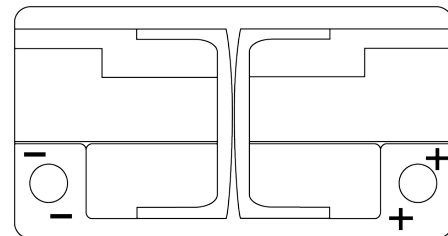

Product overview

Batteries for Cars

Premium EA1050

Part number	EA1050
Technology	Flooded
EAN/GTIN	3661024034302
Voltage	12 V
Capacity	105 Ah
CCA	850 A
Length	315 mm
Width	175 mm
Height	205 mm
Box size	LH4
Polarity	ETN 0
Terminal Type	EN taper post
Hold Down	B13
Weights (subject of variation)	23.10 kg

Polarity

Terminal Type

Positive Terminal

Negative Terminal

Hold Down

Design, features and specifications are subject to change without notice. We disclaim any representation or warranty, express or implied, concerning the data or recommendations, and in no event shall be liable for any loss or damage claimed to have arisen as a result. Some products may not be available in your local market.