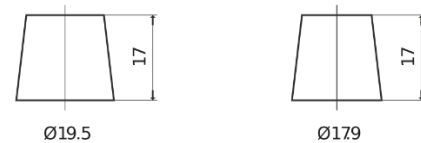

Product overview

Batteries for Cars

Premium EA1050

Part number	EA1050
Technology	Flooded
EAN/GTIN	3661024034302
Voltage	12 V
Capacity	105 Ah
CCA	850 A
Length	315 mm
Width	175 mm
Height	205 mm
Box size	LH4
Polarity	ETN 0
Terminal Type	EN taper post
Hold Down	B13
Weights (subject of variation)	23.10 kg

Polarity

Terminal Type

Positive Terminal

Negative Terminal

Hold Down

Design, features and specifications are subject to change without notice. We disclaim any representation or warranty, express or implied, concerning the data or recommendations, and in no event shall be liable for any loss or damage claimed to have arisen as a result. Some products may not be available in your local market.