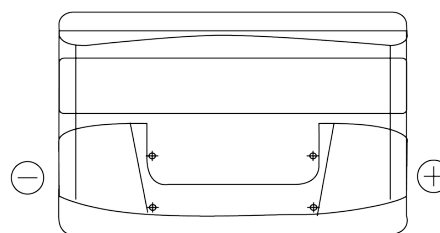

Product overview

Batteries for Cars

Technica TB1000

Part number	TB1000
Technology	Flooded
EAN/GTIN	3661024054713
Voltage	12 V
Capacity	100 Ah
CCA	720 A
Length	315 mm
Width	175 mm
Height	205 mm
Box size	LH4
Polarity	ETN 0
Terminal Type	EN taper post
Hold Down	B13
Weights (subject of variation)	21.90 kg

Polarity

Terminal Type

Positive Terminal

Negative Terminal

Hold Down

Design, features and specifications are subject to change without notice. We disclaim any representation or warranty, express or implied, concerning the data or recommendations, and in no event shall be liable for any loss or damage claimed to have arisen as a result. Some products may not be available in your local market.